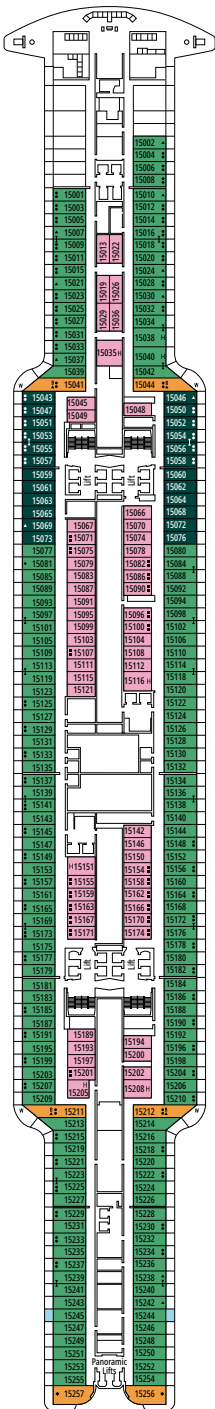

DECK 15
OKINAWA