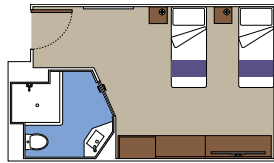

 Cabin size (m²)

 Balcony size (m²)

 Deck location

 Accommodating up to

FACILITIES FOR GUESTS WITH DISABILITIES OR REDUCED MOBILITY

BALCONY CABIN FOR GUESTS WITH DISABILITIES OR REDUCED MOBILITY

MSC YACHT CLUB

Available in:

- › **MSC Yacht Club Grand Suite (YCP)**
cabin size ≈33m²; balcony size ≈25m²; deck 19
- › **MSC Yacht Club Deluxe Suite (YC1)**
cabin size ≈33m²; balcony size ≈25m²; deck 18
- › **MSC Yacht Club Interior Suite (YIN)**
cabin size ≈21m²; deck 16-19