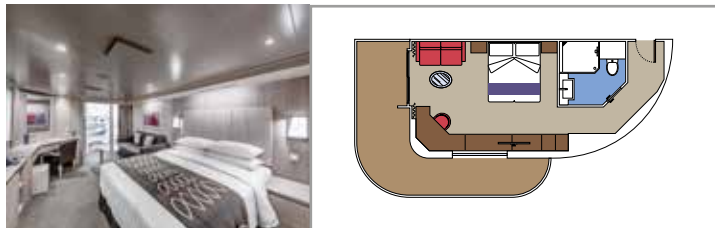

 Deck location

 Accommodating up to

SUITE AUREA

INCLUDED FACILITIES

- Some Suites have balcony with private whirlpool
- Sitting area with sofa
- Spacious wardrobe
- Comfortable double bed or single beds (on request)
- Bathroom with shower or bathtub, vanity area with hairdryer
- Interactive TV, telephone, safe, minibar and air conditioning
- Wi-Fi connection available (for a fee)

GRAND SUITE AUREA

SX

 ≈35-49
  ≈10-21
  9-13
  5

- > Sitting area with sofa or separate living area
- > Walk-in wardrobe

PREMIUM SUITE AUREA WITH WHIRLPOOL

SLW

 ≈28
  ≈7
  9-15
  5

- > Balcony with private whirlpool bath
- > Sitting area with sofa
- > Spacious wardrobe

PREMIUM SUITE AUREA WITH TERRACE

SLT

 ≈28
  ≈38
  9
  2

- > Sitting area with sofa
- > Spacious wardrobe

PREMIUM SUITE AUREA

SL1

 ≈26-32
  ≈9-14
  9-15
  4

- > Sitting area with sofa
- > Spacious wardrobe

JUNIOR SUITE AUREA

SM

 ≈17
  ≈16
  9
  4

- > Sitting area with sofa
- > Spacious wardrobe

The images are representative only. Size, layout and furniture may vary (within the same cabin category).

 Cabin size (m²)