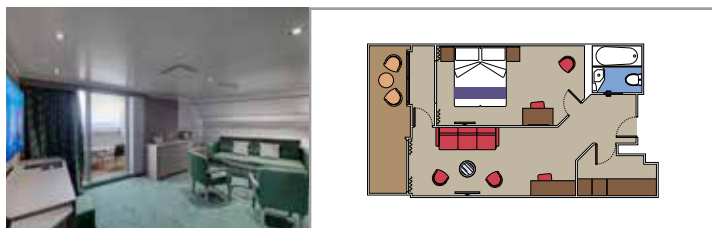

 Deck location

 Accommodating up to

SUITE AUREA

INCLUDED FACILITIES

- Some Suites have balcony with private whirlpool
- Sitting area with sofa
- Spacious wardrobe
- Comfortable double bed or single beds (on request)
- Bathroom with shower or bathtub, vanity area with hairdryer
- Interactive TV, telephone, safe, minibar and air conditioning
- Wi-Fi connection available (for a fee)

TWO-BEDROOM GRAND SUITE AUREA

SD

 ≈49
  ≈17
  11-14
  6

- > Sitting area with sofa or separate living area
- > Two bathrooms, one with bathtub and one with shower, vanity areas with hairdryers
- > 2 bedrooms, one with double bed and one with two single beds
- > Walk-in wardrobe

GRAND SUITE AUREA

SX

 ≈35-49
  ≈10-21
  9-13
  5

- > Sitting area with sofa or separate living area
- > Walk-in wardrobe

PREMIUM SUITE AUREA WITH WHIRLPOOL

SLW

 ≈28
  ≈7
  9-15
  5

- > Balcony with private whirlpool bath
- > Sitting area with sofa
- > Spacious wardrobe