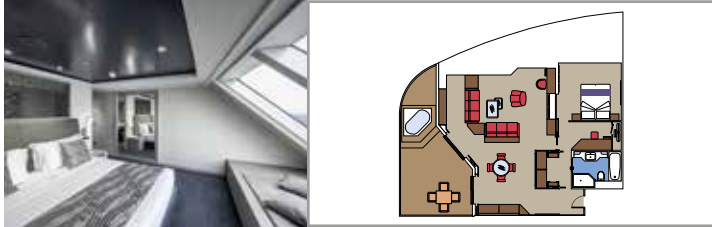

INCLUDED FACILITIES

- Luxury suites with premium interiors
- Some Suites have balcony with private whirlpool
- Spacious wardrobe
- Comfortable double bed or single beds (on request)
- Bathroom with shower and/or bathtub, vanity area with hairdryer
- Interactive TV, telephone, safe, mini bar and air conditioning
- Wi-Fi connection included

MSC YACHT CLUB OWNER'S SUITE YC4

≈98
≈25
19
4

- › Large balcony with private whirlpool bath and outdoor living area
- › Separate living area and dining room
- › Walk-in wardrobe and luggage storage
- › Panoramic glass wall