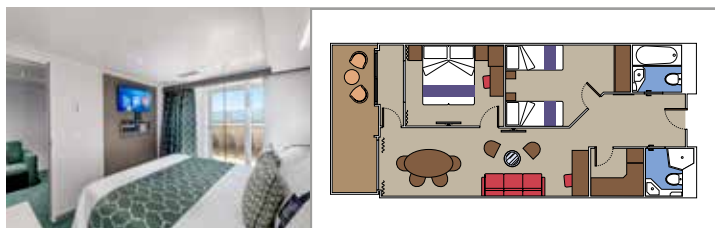

MSC YACHT CLUB INTERIOR SUITE YIN

 ≈21
  16-19
  2

- › Spacious wardrobe

The images are representative only. Size, layout and furniture may vary (within the same cabin category).

 Cabin size (m²)

 Balcony size (m²)

 Deck location

 Accommodating up to

SUITE AUREA

INCLUDED FACILITIES

- Some Suites have balcony with private whirlpool
- Sitting area with sofa
- Spacious wardrobe
- Comfortable double bed or single beds (on request)
- Bathroom with shower or bathtub, vanity area with hairdryer
- Interactive TV, telephone, safe, minibar and air conditioning
- Wi-Fi connection available (for a fee)

TWO-BEDROOM GRAND SUITE AUREA

SD

 ≈49
  ≈17
  11-14
  6

- > Sitting area with sofa or separate living area
- > Two bathrooms, one with bathtub and one with shower, vanity areas with hairdryers
- > 2 bedrooms, one with double bed and one with two single beds
- > Walk-in wardrobe

GRAND SUITE AUREA

SX

 ≈35-49
  ≈10-21
  9-13
  5

- > Sitting area with sofa or separate living area
- > Walk-in wardrobe

PREMIUM SUITE AUREA WITH WHIRLPOOL

SLW

 ≈28
  ≈7
  9-15
  5

- > Balcony with private whirlpool bath
- > Sitting area with sofa
- > Spacious wardrobe