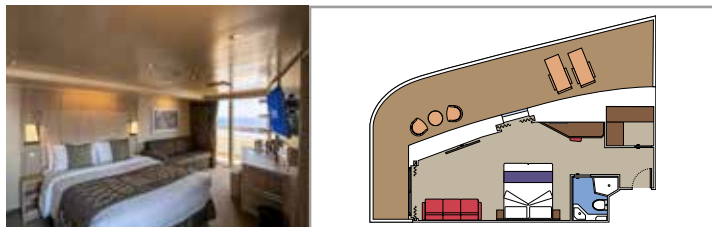

PREMIUM SUITE AUREA WITH TERRACE

SLT

≈28
≈38
9
2

- > Sitting area with sofa
- > Spacious wardrobe