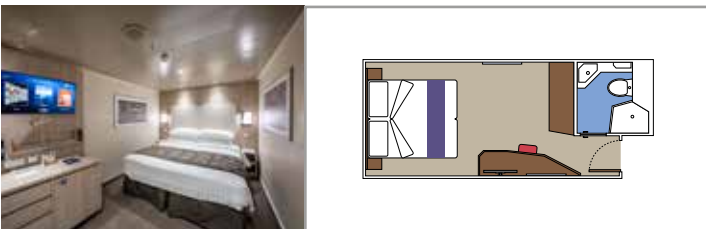

DELUXE INTERIOR

IR1

≈14
5-10
4

› Low deck location

The images are representative only. Size, layout and furniture may vary (within the same cabin category).

Cabin size (m²)

Balcony size (m²)

Deck location

Accommodating up to