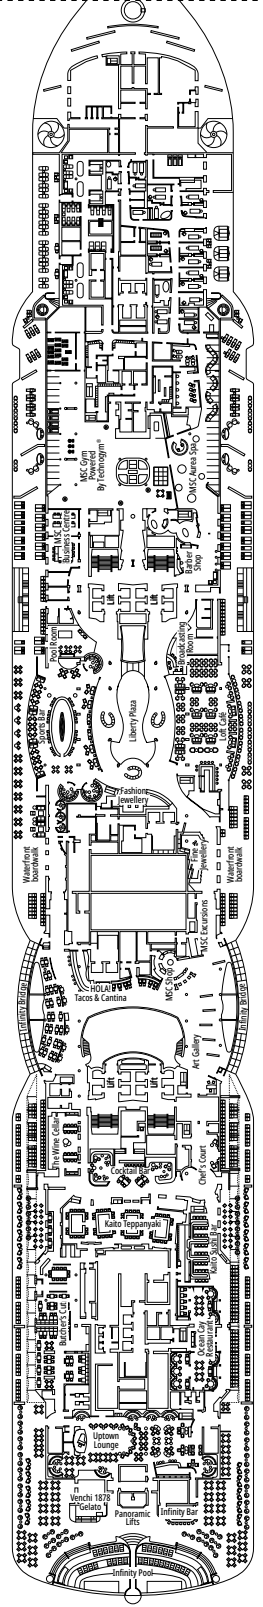

DECK 8
OCEAN CAY