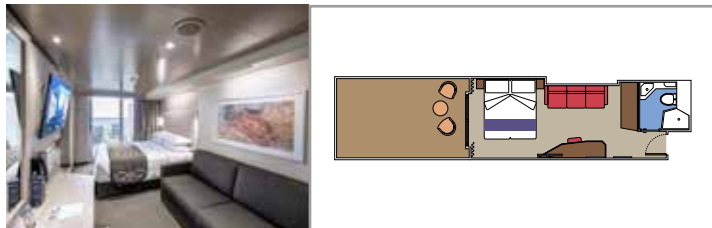

 Deck location

 Accommodating up to

SUITE AUREA

INCLUDED FACILITIES

- Some Suites have balcony with private whirlpool
- Sitting area with sofa
- Spacious wardrobe
- Comfortable double bed or single beds (on request)
- Bathroom with shower or bathtub, vanity area with hairdryer
- Interactive TV, telephone, safe, minibar and air conditioning
- Wi-Fi connection available (for a fee)

GRAND SUITE AUREA

SX

 ≈35-49
  ≈10-21
  9-13
  5

- > Sitting area with sofa or separate living area
- > Walk-in wardrobe

PREMIUM SUITE AUREA WITH WHIRLPOOL

SLW

 ≈28
  ≈7
  9-15
  5

- > Balcony with private whirlpool bath
- > Sitting area with sofa
- > Spacious wardrobe

PREMIUM SUITE AUREA WITH TERRACE

SLT

 ≈28
  ≈38
  9
  2

- > Sitting area with sofa
- > Spacious wardrobe

PREMIUM SUITE AUREA

SL1

 ≈26-32
  ≈9-14
  9-15
  4

- > Sitting area with sofa
- > Spacious wardrobe

JUNIOR SUITE AUREA

SM

 ≈17
  ≈16
  9
  4

- > Sitting area with sofa
- > Spacious wardrobe

The images are representative only. Size, layout and furniture may vary (within the same cabin category).

 Cabin size (m²)