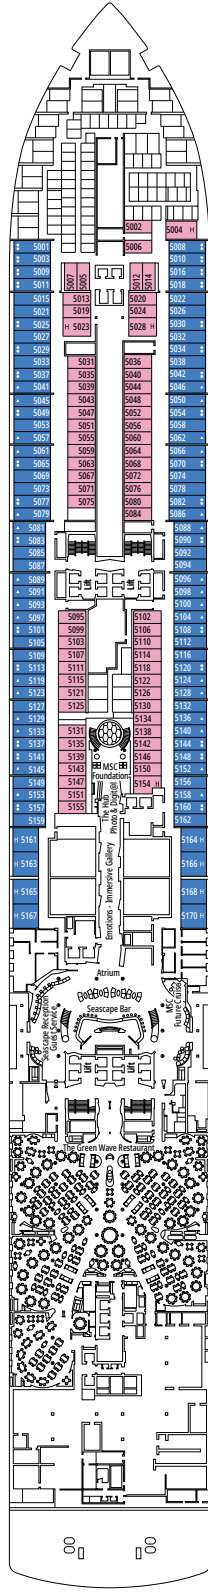

DECK 5
ILHABELA