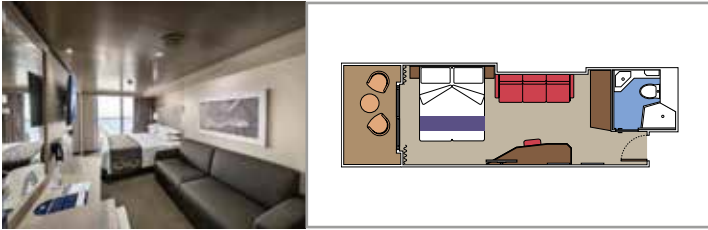

DELUXE BALCONY

BR3

≈16-17
≈5-6
13-14
4

› High deck location