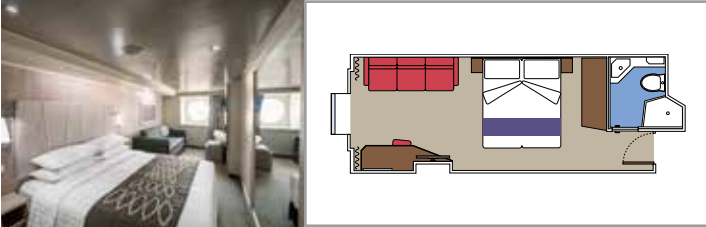

OCEAN VIEW

INCLUDED FACILITIES

Window with sea view

Comfortable double bed or single beds (on request)

Bathroom with shower, vanity area with hairdryer

Interactive TV, telephone, safe, minibar and air conditioning

Wi-Fi connection available (for a fee)

DELUXE OCEAN VIEW

OR1

≈17 5 4

› Low deck location

The images are representative only. Size, layout and furniture may vary (within the same cabin category).

Cabin size (m²)

Balcony size (m²)

Deck location

Accommodating up to