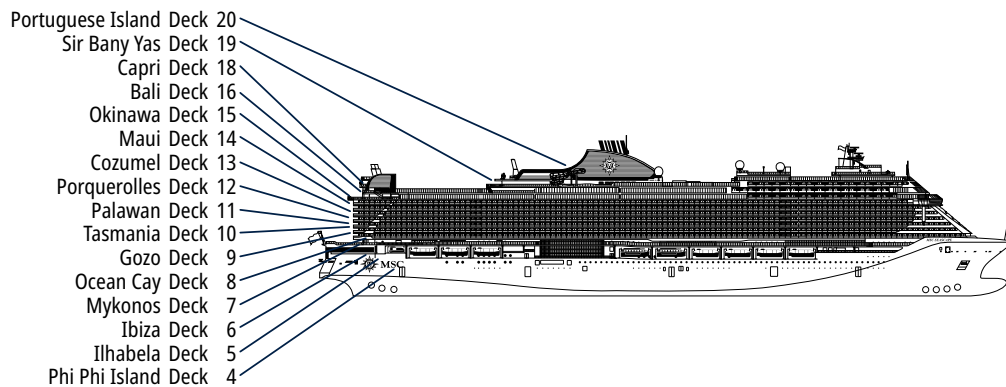

MSC SEASCAPE

TECHNICAL SHEET

TECHNICAL CHARACTERISTICS OF THE SHIP

MARINA POOL

TECHNICAL CHARACTERISTICS OF THE SHIP

GROSS TONNAGE	169.400
LENGTH / BEAM / HEIGHT	339 m / 41 m / 74 m
SURFACE AREA	450.000 m ² , included 36.800 m ² public areas
PUBLIC AREA RATIO	7,6 m ² per Guest
DECKS	20, included 15 for Guests
LIFTS	33, included 19 for Guests (incl. 2 panoramics)
VOLTAGE (IN CABIN)	110/220 volts
MAXIMUM SPEED	21,8 knots
STABILISERS	Stabilised with 2 fins
NUMBER OF GUESTS	5.877
NUMBER OF CABINS	2.270, included 74 for Guests with disabilities or reduced mobility
CREW MEMBERS	Approx. 1.648
POOLS	5, included 1 with sliding roof and 1 for the MSC Yacht Club
WHIRLPOOLS	2 whirlpool baths with up to 20 seats, 2 for the MSC Yacht Club, 28 Suites and 2 Royal Suites with private whirlpool bath
ENVIRONMENTAL TECHNOLOGY	AWT-Advanced Water Treatment, Energy Saving & Monitoring System, scrubber and exhaust gas treatment, LED Light technology