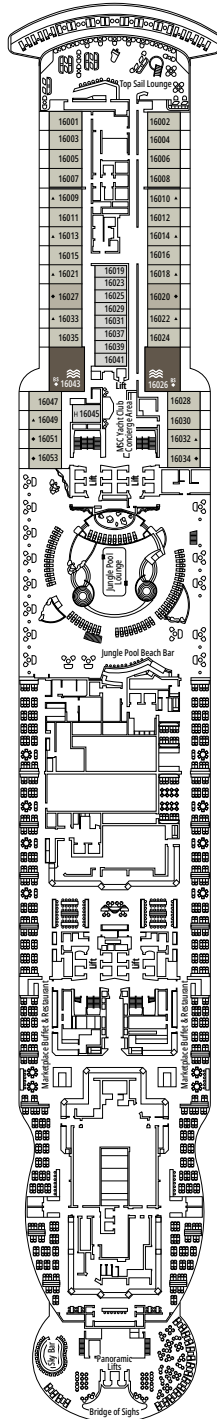

DECK 16
BALI