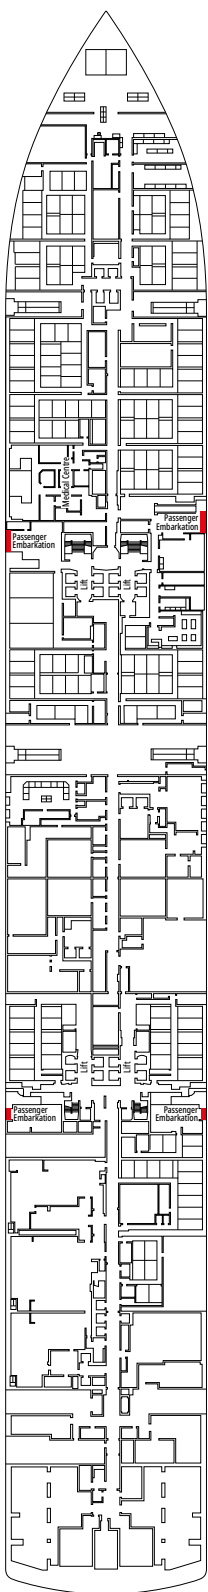

DECK 4
PHI PHI ISLAND