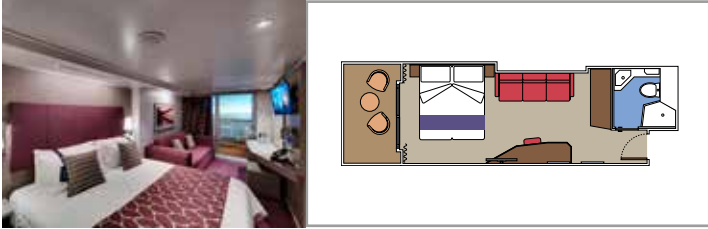

BALCONY

INCLUDED FACILITIES

Balcony*

Sitting area with sofa

Comfortable double bed or single beds (on request)

Bathroom with shower or bathtub, vanity area with hairdryer

Interactive TV, telephone, safe, minibar and air conditioning

Wi-Fi connection available (for a fee)

*Some cabins have a metal balcony front, instead of glass.

DELUXE BALCONY AUREA

BA

≈17
≈5-9
9-15
4

› Best ship position