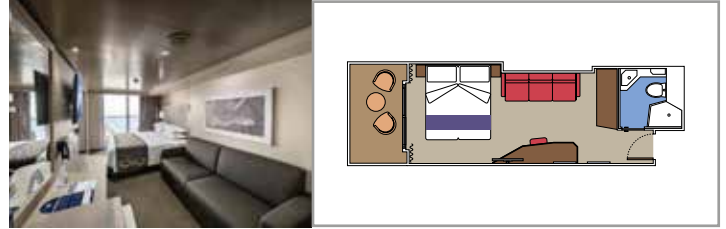

DELUXE BALCONY

BR4

≈17
≈5-6
15
4

› Top deck location