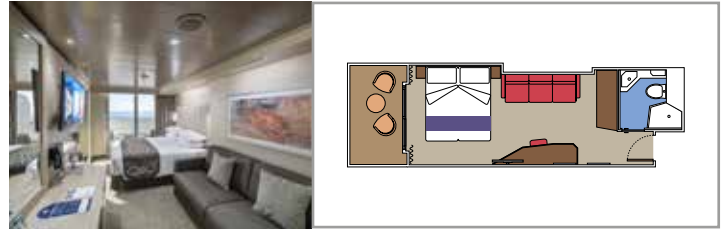

DELUXE BALCONY

BR2

≈16-17
≈5-6
11-12
4

› Medium deck location