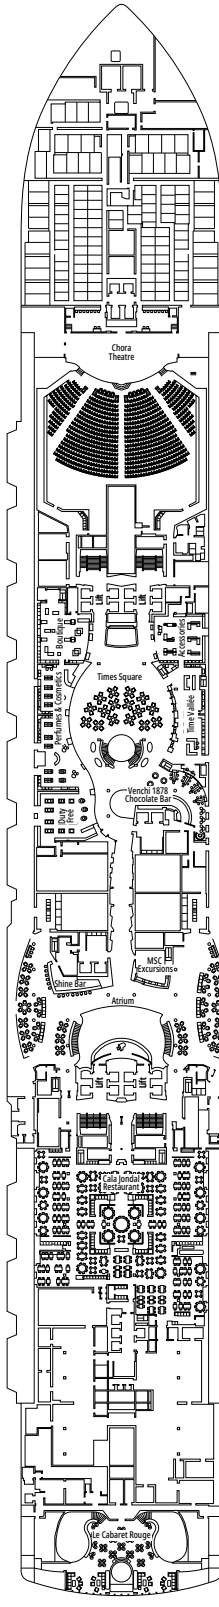

DECK 6
IBIZA