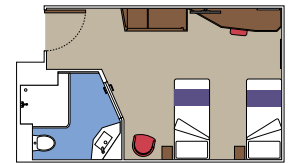

INTERIOR

Available in:

- › **Deluxe Interior (IR2)**
  cabin size ≈16-21m²; deck 11-15
- › **Deluxe Interior (IR1)**
  cabin size ≈16-21m²; deck 5-10

Some cabins for guests with disabilities or reduced mobility have twin beds that can't be converted into double beds. The images are representative only; the size, layout and furniture may vary (within the same cabin category).

FACILITIES FOR GUESTS WITH DISABILITIES OR REDUCED MOBILITY

Cabin door width	90 cm
Bathroom door width	88 cm
Size of cabin (floor space)	16 to ≈ 33 m²
Size of bathroom	4 m², except cabins 9093 (2 m²) and 14233 (3 m²)
Is there a fold-down seat in the shower?	Yes
Height of seat from the floor	44 cm
Does the WC seat have grab rails?	Yes
Are wheelchairs available on board?	In limited numbers*
Are all decks/public areas accessible?	Yes
Are all lifeboats wheelchair-accessible?	No**
Do the lifts have deck indicators?	Visual - Audio & Braille; Braille on hand rails at stair landings, cabin doors, and directional signs
Can severely visually impaired/blind guests be catered for on the cruise?	Only with full-time carer
Pool lift	Yes

* Only for embarkation, disembarkation and emergencies.

** In the event of an emergency, dedicated personnel will help guests with disabilities or reduced mobility to board lifeboats.