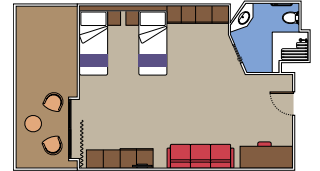

BALCONY

Available in:

- › **Balcony Aurea (BA)**
  cabin size ≈26m²; balcony size ≈14m²; best ship location (deck 9)
- › **Deluxe Balcony**
  cabin size ≈26m²; balcony size ≈7m²;
  (BR4) top deck location (deck 15); (BR3) high deck location (deck 13-14)
  (BR2) Medium deck location (deck 11-12); (BR1) low deck location (deck 10)