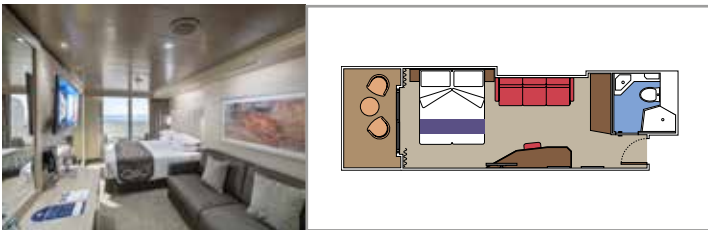

DELUXE BALCONY

BR1

≈16-17
≈5-9
9-10
4

› Low deck location

The images are representative only. Size, layout and furniture may vary (within the same cabin category).

Cabin size (m²)

Balcony size (m²)

Deck location

Accommodating up to