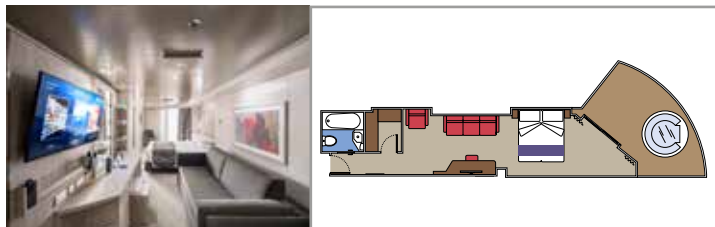

 Deck location

 Accommodating up to

SUITE AUREA

INCLUDED FACILITIES

- Some Suites have balcony with private whirlpool
- Sitting area with sofa
- Spacious wardrobe
- Comfortable double bed or single beds (on request)
- Bathroom with shower or bathtub, vanity area with hairdryer
- Interactive TV, telephone, safe, minibar and air conditioning
- Wi-Fi connection available (for a fee)

GRAND SUITE AUREA

SX

 ≈35-49
  ≈10-21
  9-13
  5

- > Sitting area with sofa or separate living area
- > Walk-in wardrobe

PREMIUM SUITE AUREA WITH WHIRLPOOL

SLW

 ≈28
  ≈7
  9-15
  5

- > Balcony with private whirlpool bath
- > Sitting area with sofa
- > Spacious wardrobe