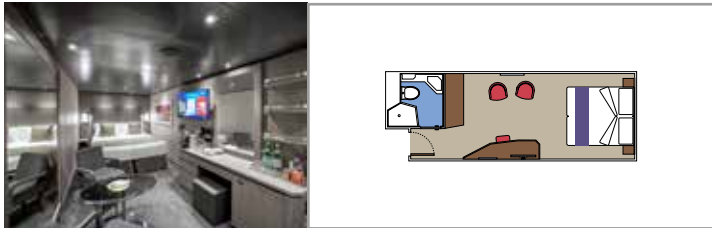

MSC YACHT CLUB INTERIOR SUITE YIN

 ≈21
  16-19
  2

- › Spacious wardrobe

The images are representative only. Size, layout and furniture may vary (within the same cabin category).

 Cabin size (m²)

 Balcony size (m²)

 Deck location

 Accommodating up to

SUITE AUREA

INCLUDED FACILITIES

- Some Suites have balcony with private whirlpool
- Sitting area with sofa
- Spacious wardrobe
- Comfortable double bed or single beds (on request)
- Bathroom with shower or bathtub, vanity area with hairdryer
- Interactive TV, telephone, safe, minibar and air conditioning
- Wi-Fi connection available (for a fee)