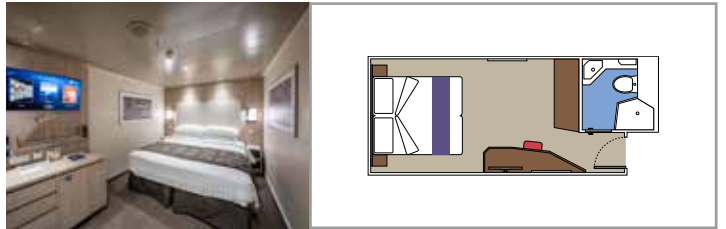

DELUXE INTERIOR

IR2

≈14-16
11-15
4

› Medium deck location