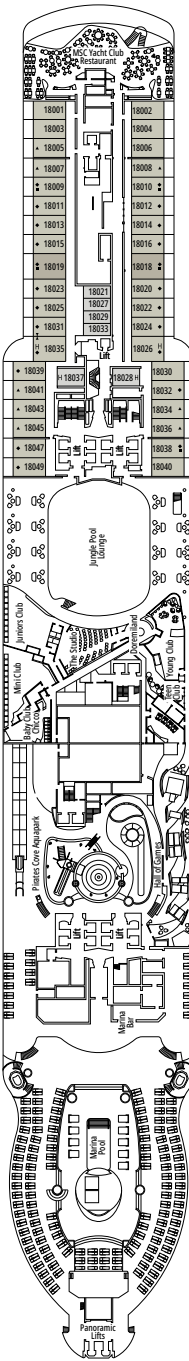

DECK 15
OKINAWA

DECK 16
BALI

DECK 20
PORTUGUESE ISLAND