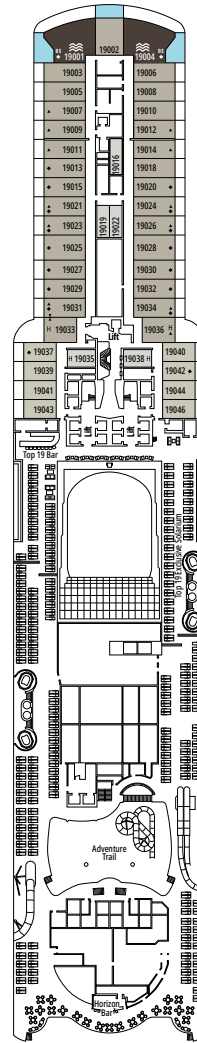

DECK 15
OKINAWA

DECK 16
BALI

DECK 20
PORTUGUESE ISLAND