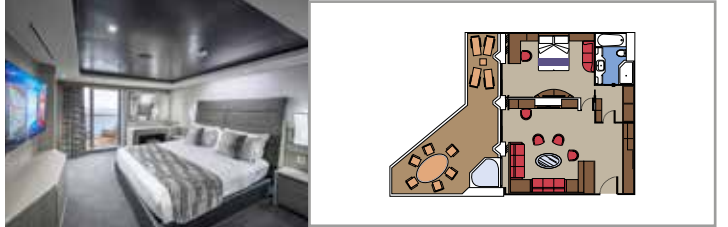

MSC YACHT CLUB ROYAL SUITE YC3

≈62
≈33
16
4

- › Balcony with private whirlpool bath and dining table
- › Separate living area and dining room
- › Walk-in wardrobes