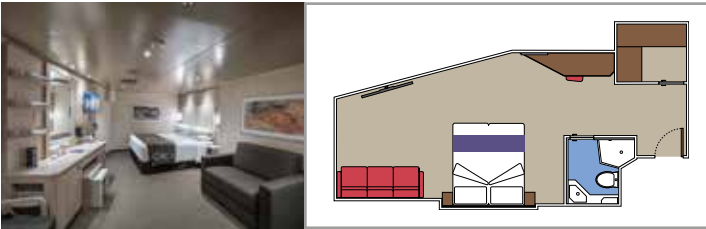

 Deck location

 Accommodating up to

SUITE AUREA

INCLUDED FACILITIES

- Some Suites have balcony with private whirlpool
- Sitting area with sofa
- Spacious wardrobe
- Comfortable double bed or single beds (on request)
- Bathroom with shower or bathtub, vanity area with hairdryer
- Interactive TV, telephone, safe, minibar and air conditioning
- Wi-Fi connection available (for a fee)

Bathroom with shower or bathtub, vanity area with hairdryer

Interactive TV, telephone, safe, minibar and air conditioning

Wi-Fi connection available (for a fee)

*Some cabins have a metal balcony front, instead of glass.

 Balcony size (m²)

 Deck location

 Accommodating up to

INTERIOR

INCLUDED FACILITIES

Comfortable double bed or single beds (on request)*

Bathroom with shower, vanity area with hairdryer

Interactive TV, telephone, safe, minibar and air conditioning

Wi-Fi connection available (for a fee)

* Some cabins for guests with disabilities or reduced mobility have twin beds that can't be converted into double beds.

PREMIUM INTERIOR

IL1

 ≈28
  10
  5

DELUXE INTERIOR